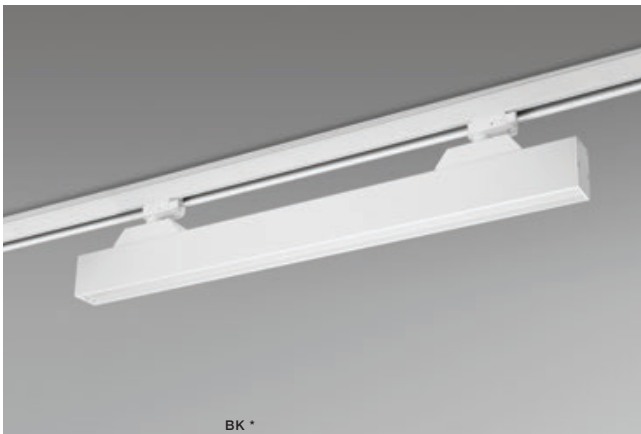

installation: Track 3 Line

beam angle: 120°

COLOUR / NEW INDEX NO.

WHITE (WH) . . . . . **AZ4564**

BLACK (BK) . . . . . **AZ4563**

TILT 45°      ROTATION 350°

BK \*