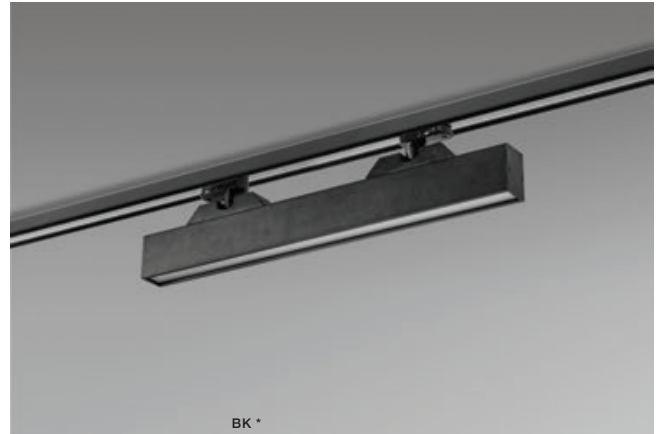

installation: Track 3 Line

beam angle: 120°

COLOUR / NEW INDEX NO.

WHITE (WH) . . . . . **AZ4568**

BLACK (BK) . . . . . **AZ4567**

TILT 45°      ROTATION 350°

BK \*