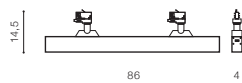

installation: Track 3 Line

beam angle: 120°

COLOUR / NEW INDEX NO.

WHITE (WH) . . . . . **AZ4568**

BLACK (BK) . . . . . **AZ4567**

TILT 45°      ROTATION 350°

BK \*