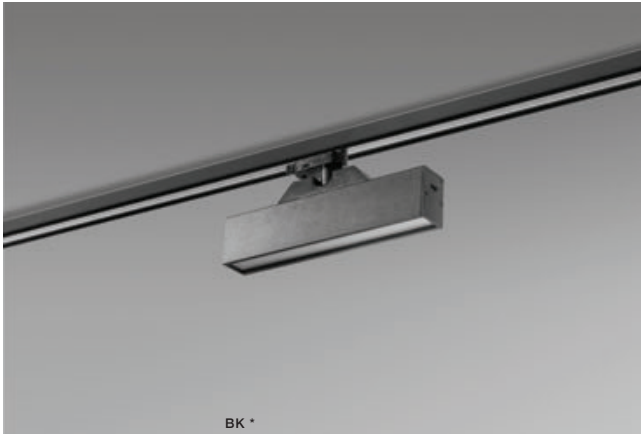

# LINNEA TRACK CCT

Track 3 Line

BK \*

## LINNEA 29 TRACK 12W CCT

LED integrated

voltage: 48V

IP20

technical

specification

LED 12W 700lm

3000K | 4000K | 5000K CCT

installation: Track 3 Line

beam angle: 120°

COLOUR / NEW INDEX NO.

WHITE (WH) . . . . . **AZ4564**

BLACK (BK) . . . . . **AZ4563**

TILT 45°      ROTATION 350°

BK \*