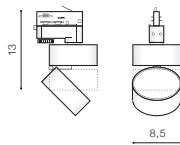

MONA TRACK

Track 3 Line

MONA TRACK 12W 3000K / 4000K

LED integrated

voltage: 230V

IP20

technical
specification

LED 12W 1000lm 3000K

LED 12W 1000lm 4000K

installation: Track 3 Line

beam angle: 120°

COLOUR / NEW INDEX NO.

- ☐ 3000K WHITE (WH) **AZ4541**
- ☒ 3000K BLACK (BK) **AZ4542**
- ☐ 4000K WHITE (WH) **AZ4544**
- ☒ 4000K BLACK (BK) **AZ4543**

WH *

MONA TRACK 18W 3000K

LED integrated

voltage: 230V

IP20

technical
specification

LED 18W 1500lm 3000K

installation: Track 3 Line

beam angle: 120°

COLOUR / NEW INDEX NO.

- ☐ WHITE (WH) **AZ4548**
- ☒ BLACK (BK) **AZ4547**