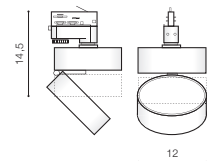

COLOUR / NEW INDEX NO.

- ☐ WHITE (WH) **AZ4548**
- ☒ BLACK (BK) **AZ4547**

WH