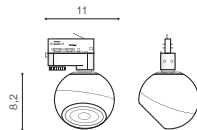

technical

installation place: Track 3 Line

specification

beam angle: 60°

COLOUR / NEW INDEX NO.

- WHITE (WH) **AZ4519**
- BLACK (BK) **AZ4520**

WH

BK