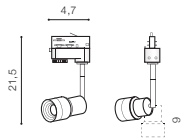

technical

installation: Track 3 Line

specification

adjustable beam angle: 19°÷ 70°

COLOUR / NEW INDEX NO.

- WHITE (WH) **AZ4558**
- BLACK (BK) **AZ4557**

BK *

LUMI FLEX TRACK 3 LINE 3000K

LED integrated

voltage: 230V

LED 5W 500lm 3000K

IP20

technical

installation: Track 3 Line

specification

adjustable beam angle: 19°÷ 70°