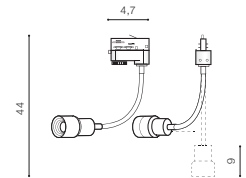

LUMI TRACK

Track 3 Line

LUMI TRACK 3 LINE 3000K

LED integrated

voltage: 230V

LED 5W 500lm 3000K

IP20

technical

installation: Track 3 Line

specification

adjustable beam angle: 19°÷ 70°

COLOUR / NEW INDEX NO.

- ☐ WHITE (WH) **AZ4558**
- ☒ BLACK (BK) **AZ4557**

LUMI FLEX TRACK 3 LINE 3000K

LED integrated

voltage: 230V

LED 5W 500lm 3000K

IP20

technical

installation: Track 3 Line

specification

adjustable beam angle: 19°÷ 70°

COLOUR / NEW INDEX NO.

- ☐ WHITE (WH) **AZ4560**
- ☒ BLACK (BK) **AZ4559**

WH

BK

WH

BK

* - EXPLANATION SHORTCUT PAGE 2 (E)