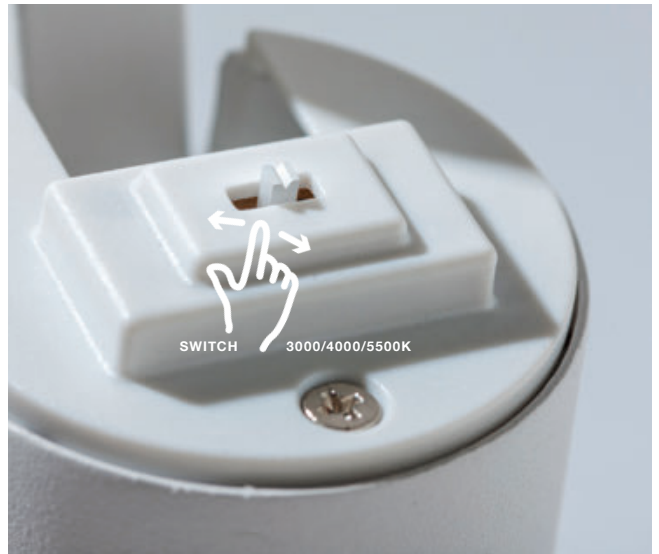

KIRKE TRACK

Track 3 Line

BK *

WH

BK

KIRKE TRACK 3 LINE 10W CCT

LED integrated

voltage: 230V

LED 10W 800lm

IP20

3000K | 4000K | 5500K CCT

LED

technical

installation: Track 3 Line

specification

beam angle: 40°

COLOUR / NEW INDEX NO.

- BLACK (BK) **AZ4658**
- WHITE (WH) **AZ4659**

TILT 90°

ROTATION 350°

* - EXPLANATION SHORTCUT PAGE 2 (E)