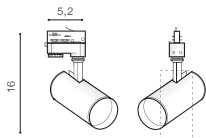

LED 10W 800lm

IP20

3000K | 4000K | 5500K CCT

LED

technical

installation: Track 3 Line

specification

beam angle: 40°

COLOUR / NEW INDEX NO.

- BLACK (BK) **AZ4658**
- WHITE (WH) **AZ4659**

TILT 90°

ROTATION 350°

* - EXPLANATION SHORTCUT PAGE 2 (E)