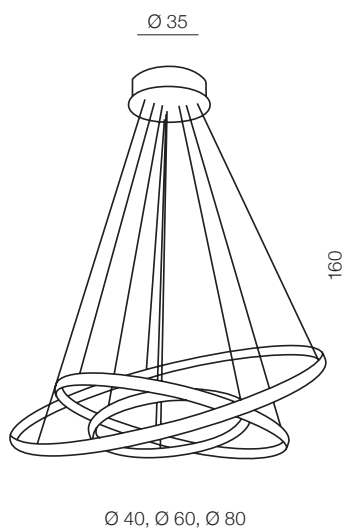

## Brighton

new

12

**Brighton 3** LED

- 1 AZ1609 (chrome)
- new 2 AZ4428 (black)
- new 3 AZ4429 (gold)

LED 55W 3300lm  
3000K  
metal crystals