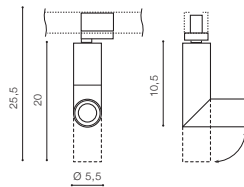

SANTOS TRACK

Track 3 Line

BK *

SANTOS TRACK 3 LINE GU10

bulb not included

voltage: 48V	GU10 1x Max. 50W
IP20	
technical specification	installation: Track 3 Line <input checked="" type="checkbox"/>

COLOUR / NEW INDEX NO.

- BLACK (BK) **AZ4203**
- WHITE (WH) **AZ4202**

* - EXPLANATION SHORTCUT PAGE 2 (E)