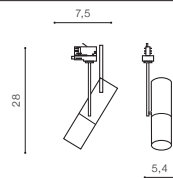

LOLO TRACK

Track 3 Line

BK *

LOLO TRACK 3 LINE GU10

bulb not included

voltage: 230V	GU10 1x Max. 50W	
IP20	installation: Track 3 Line	

COLOUR / NEW INDEX NO.

- BLACK (BK) **AZ4577**
- WHITE (WH) **AZ4578**