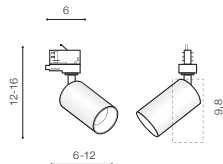

COLOUR / NEW INDEX NO.

- ☒ BLACK (BK) **AZ4205**
- ☒ BLACK / GOLD (BK/GO) **AZ4206**
- ☐ WHITE (WH) **AZ4204**

* - EXPLANATION SHORTCUT PAGE 2 (E)