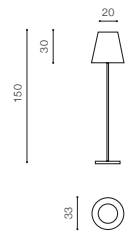

HAVANA IP44

Outdoor lamps

HAVANA

bulb not included

voltage: 230V	E27 1x MAX 25W	<input type="checkbox"/>
IP44	installation place	<input checked="" type="checkbox"/>

COLOUR / NEW INDEX NO.

- BLACK (BK) **AZ4662**
- WHITE (WH) **AZ4663**

* - EXPLANATION SHORTCUT PAGE 2 (E)