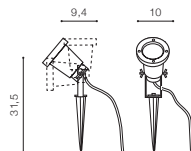

EDVIN / EDWARD IP65

130

Outdoor lamps

EDVIN

bulb not included

voltage: 230V	GU10 1x MAX 35W	<input type="checkbox"/>
IP65	installation place	<input checked="" type="checkbox"/>

COLOUR / NEW INDEX NO.

■ BLACK (BK) **AZ4502**

EDWARD

bulb not included

voltage: 230V	GU10 1x MAX 35W	<input type="checkbox"/>
IP65	installation place	<input checked="" type="checkbox"/>

COLOUR / NEW INDEX NO.

■ BLACK (BK) **AZ4503**