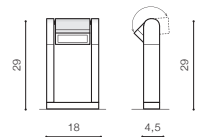

# FRAME IP54

Outdoor lamps

**FRAME WALL**

LED integrated

voltage: 230V	LED 8W 800lm 3000K	
IP54	installation place	
technical specification		

COLOUR / NEW INDEX NO.

- BLACK (BK) . . . . . **AZ4308**
- DARK GREY (DGR) . . . . . **AZ2132**
- BRIGHT GREY (BGR) . . . . . **AZ2133**

**FRAME SPIKE**

LED integrated

voltage: 230V	LED 8W 800lm 3000K	
IP54	installation place	
technical specification		

COLOUR / NEW INDEX NO.

- BLACK (BK) . . . . . **AZ4307**
- DARK GREY (DGR) . . . . . **AZ2128**
- BRIGHT GREY (BGR) . . . . . **AZ2129**