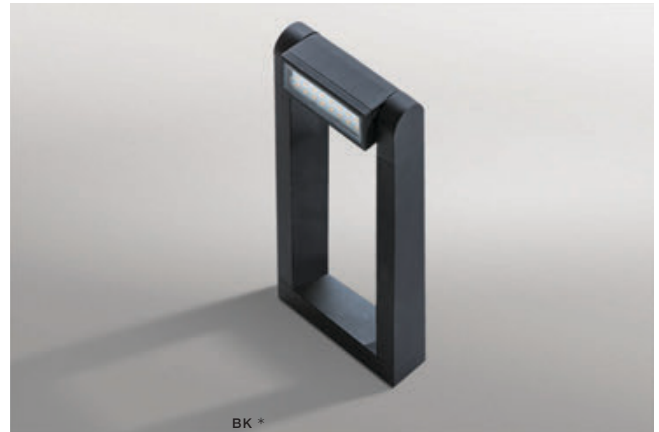

# FRAME IP54

Outdoor lamps

**FRAME WALL**

LED integrated

voltage: 230V	LED 8W 800lm 3000K	
IP54	installation place	
technical specification		

COLOUR / NEW INDEX NO.

- BLACK (BK) . . . . . **AZ4308**
- DARK GREY (DGR) . . . . . **AZ2132**
- BRIGHT GREY (BGR) . . . . . **AZ2133**

**FRAME SPIKE**

LED integrated

voltage: 230V	LED 8W 800lm 3000K	
IP54	installation place	
technical specification		

COLOUR / NEW INDEX NO.

- BLACK (BK) . . . . . **AZ4307**
- DARK GREY (DGR) . . . . . **AZ2128**
- BRIGHT GREY (BGR) . . . . . **AZ2129**

**FRAME 70**

LED integrated

voltage: 230V	LED 8W 800lm 3000K	
IP54	installation place	
technical specification		

COLOUR / NEW INDEX NO.

- BLACK (BK) . . . . . **AZ4305**
- DARK GREY (DGR) . . . . . **AZ2130**
- BRIGHT GREY (BGR) . . . . . **AZ2131**