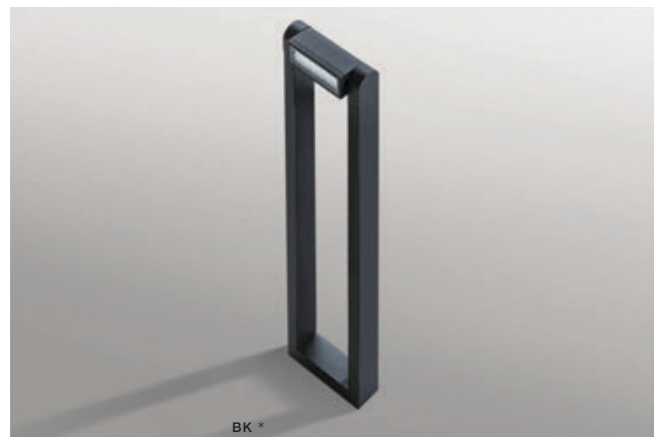

# FRAME IP54

Outdoor lamps

**FRAME WALL**

LED integrated

voltage: 230V	LED 8W 800lm 3000K	
IP54	installation place	
technical specification		

COLOUR / NEW INDEX NO.

- BLACK (BK) . . . . . **AZ4308**
- DARK GREY (DGR) . . . . . **AZ2132**
- BRIGHT GREY (BGR) . . . . . **AZ2133**

**FRAME SPIKE**

LED integrated

voltage: 230V	LED 8W 800lm 3000K	
IP54	installation place	
technical specification		

COLOUR / NEW INDEX NO.

- BLACK (BK) . . . . . **AZ4307**
- DARK GREY (DGR) . . . . . **AZ2128**
- BRIGHT GREY (BGR) . . . . . **AZ2129**

**FRAME 70**

LED integrated

voltage: 230V	LED 8W 800lm 3000K	
IP54	installation place	
technical specification		

COLOUR / NEW INDEX NO.

- BLACK (BK) . . . . . **AZ4305**
- DARK GREY (DGR) . . . . . **AZ2130**
- BRIGHT GREY (BGR) . . . . . **AZ2131**