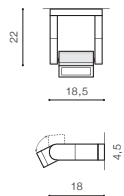

# FRAME IP54

Outdoor lamps

**FRAME WALL**

LED integrated

voltage: 230V	LED 8W 800lm 3000K	
IP54	installation place	
technical specification		

COLOUR / NEW INDEX NO.

- BLACK (BK) . . . . . **AZ4308**
- DARK GREY (DGR) . . . . . **AZ2132**
- BRIGHT GREY (BGR) . . . . . **AZ2133**

**FRAME SPIKE**

LED integrated

voltage: 230V	LED 8W 800lm 3000K	
IP54	installation place	
technical specification		

COLOUR / NEW INDEX NO.

- BLACK (BK) . . . . . **AZ4307**
- DARK GREY (DGR) . . . . . **AZ2128**
- BRIGHT GREY (BGR) . . . . . **AZ2129**