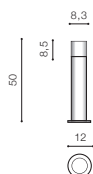

NILS IP44

Outdoor lamps

NILS 500

bulb not included

voltage: 230V	E27 1x MAX 13W
IP44	
	installation place

COLOUR / NEW INDEX NO.

BLACK (BK) **AZ4480**

NILS 800

bulb not included

voltage: 230V	E27 1x MAX 13W
IP44	
	installation place

COLOUR / NEW INDEX NO.

BLACK (BK) **AZ4481**