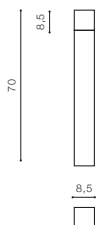

# SORANO IP44

124

Outdoor lamps

**SORANO 500**

bulb not included

voltage: 230V	E27 1x MAX 40W
IP54	
	installation place

COLOUR / NEW INDEX NO.

- BLACK (BK) . . . . . **AZ4444**
- DARK GREY (DGR) . . . . . **AZ4358**

**SORANO 700**

bulb not included

voltage: 230V	E27 1x MAX 40W
IP54	
	installation place

COLOUR / NEW INDEX NO.

- BLACK (BK) . . . . . **AZ4445**
- DARK GREY (DGR) . . . . . **AZ4359**

\* - EXPLANATION SHORTCUT PAGE 2 (E)