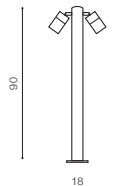

ROLF IP44

Outdoor lamps

ROLF 1 WALL

bulb not included

voltage: 230V	GU10 1x MAX 35W	<input type="checkbox"/>
IP44	installation place	<input type="checkbox"/>

COLOUR / NEW INDEX NO.

- BLACK (BK) **AZ4475**
- DARK GREY (DGR) **AZ4476**
- WHITE (WH) **AZ4477**

ROLF 2 500

bulb not included

voltage: 230V	LED GU10 2x MAX 35W	<input type="checkbox"/>
IP44	installation place	<input type="checkbox"/>

COLOUR / NEW INDEX NO.

- BLACK (BK) **AZ4456**
- DARK GREY (DGR) **AZ4457**

ROLF 2 900

bulb not included

voltage: 230V	LED GU10 2x MAX 35W	<input type="checkbox"/>
IP44	installation place	<input type="checkbox"/>

COLOUR / NEW INDEX NO.

- BLACK (BK) **AZ4458**
- DARK GREY (DGR) **AZ4459**