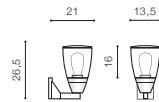

RASMUS

bulb not included ☒

voltage: 230V	E27 1x MAX 15W	☒
IP65	installation place	☒

COLOUR / NEW INDEX NO.

■ BLACK (BK) **AZ4483**