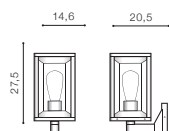

MIKKEL IP54

Outdoor lamps

MIKKEL WALL

bulb not included

voltage: 230V	E27 1x MAX 15W	
IP65	installation place	<input checked="" type="checkbox"/>

COLOUR / NEW INDEX NO.

BLACK (BK) **AZ4484**

MIKKEL

bulb not included

voltage: 230V	E27 1x MAX 15W	
IP54	installation place	<input checked="" type="checkbox"/>

COLOUR / NEW INDEX NO.

BLACK (BK) **AZ4485**

* - EXPLANATION SHORTCUT PAGE 2 (E)