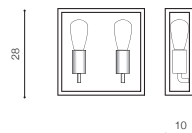

## NIKLAS 2 WALL

		bulb included	
voltage: 230V	E27 1x MAX 60W		
IP44	installation place		

COLOUR / NEW INDEX NO.

BLACK (BK) . . . . . **AZ4488**