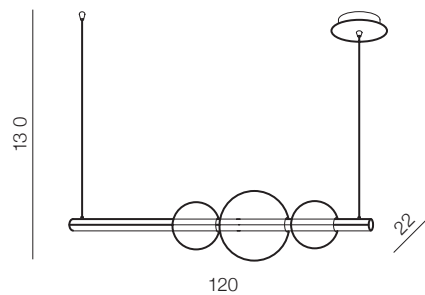

Sandra

DIMM

7

new

Sandra 1 dimm LED

AZ3351

(black)

LED 36W 3600lm 3000K dimmable
glass/acrylic