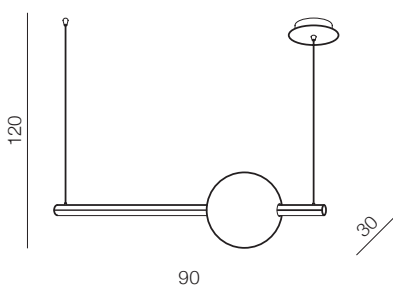

Sandra

DIMM

7

new

Sandra 1 dimm LED

AZ3351

(black)

LED 36W 3600lm 3000K dimmable
glass/acrylic