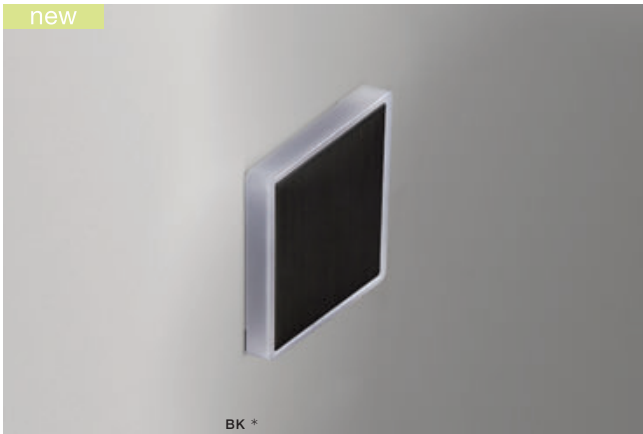

ALF IP65

Outdoor lamps

ALF ROUND 3000K

LED integrated

voltage: 230V	LED 3W 250lm 3000K	
IP65		
technical specification	installation place	

COLOUR / NEW INDEX NO.

- BLACK (BK) **AZ4463**
- DARK GREY (DGR) **AZ4464**

ALF SQUARE 3000K

LED integrated

voltage: 230V	LED 3W 250lm 3000K	
IP65		
technical specification	installation place	

COLOUR / NEW INDEX NO.

- BLACK (BK) **AZ4465**
- DARK GREY (DGR) **AZ4466**

* - EXPLANATION SHORTCUT PAGE 2 (E)