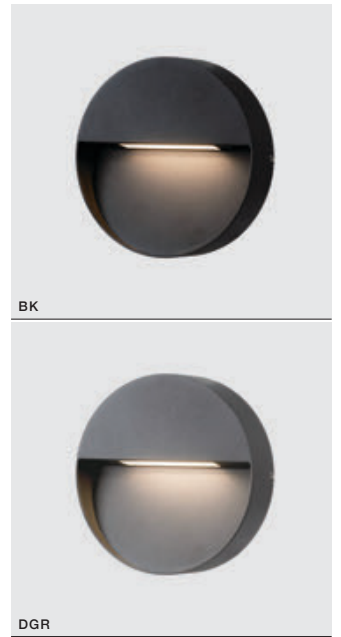

CASORIA IP54

Outdoor lamps

CASORIA ROUND

LED integrated

voltage: 230V	LED 6W 450lm 3000K		
IP54	installation place		
technical specification			

COLOUR / NEW INDEX NO.

- DARK GREY (DGR) **AZ4365**
- BLACK (BK) **AZ4366**

CASORIA SLIM

LED integrated

voltage: 230V	LED 6W 450lm 3000K		
IP54	installation place		
technical specification			

COLOUR / NEW INDEX NO.

- DARK GREY (DGR) **AZ4368**

CASORIA SQUARE

LED integrated

voltage: 230V	LED 6W 450lm 3000K		
IP54	installation place		
technical specification			

COLOUR / NEW INDEX NO.

- DARK GREY (DGR) **AZ4367**

* - EXPLANATION SHORTCUT PAGE 2 (E)