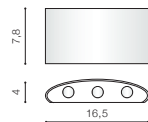

LED

technical

installation place

specification

COLOUR / NEW INDEX NO.

- BLACK (BK) **AZ3484**
- GOLD (GO) **AZ3485**
- DARK GREY (DGR) **AZ4194**
- WHITE (WH) **AZ4195**

BK *

GO *