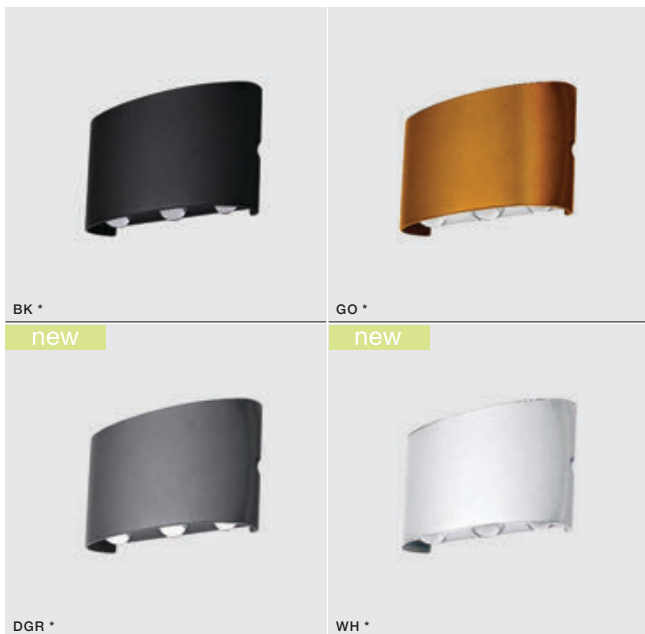

GINNA IP54

Outdoor lamps

DGR *

GINNA 3

LED integrated

voltage: 230V

LED 6W 500lm 3000K

IP54

LED

technical

installation place

specification

COLOUR / NEW INDEX NO.

- BLACK (BK) **AZ3484**
- GOLD (GO) **AZ3485**
- DARK GREY (DGR) **AZ4194**
- WHITE (WH) **AZ4195**

BK *

GO *