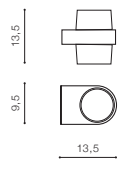

LARS SQUARE 3000K / 4000K

LED integrated

voltage: 230V	LED 13W 1000lm 3000K		LED
IP44	LED 13W 1000lm 4000K		
technical specification	installation place		

COLOUR / NEW INDEX NO.

- 3000K BLACK (BK) **AZ4506**
- 4000K BLACK (BK) **AZ4507**