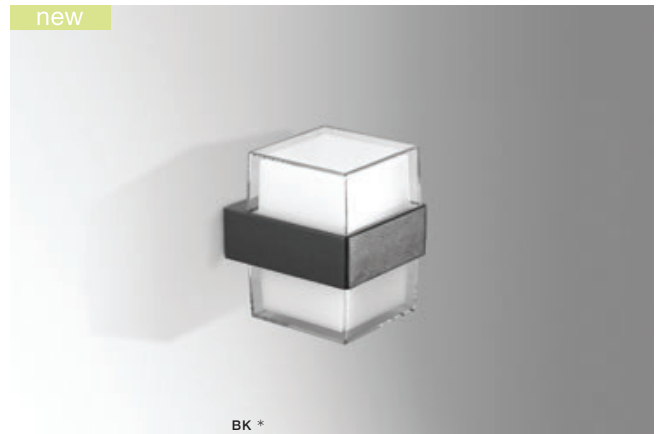

# LARS IP54

104

Outdoor lamps

**LARS ROUND WALL 3000K / 4000K**

LED integrated

|                         |                      |  |            |
|-------------------------|----------------------|--|------------|
| voltage: 230V           | LED 13W 1000lm 3000K |  | <b>LED</b> |
| IP44                    | LED 13W 1000lm 4000K |  |            |
| technical specification | installation place   |  |            |

**COLOUR / NEW INDEX NO.**

- 3000K BLACK (BK) . . . . . **AZ4504**
- 4000K BLACK (BK) . . . . . **AZ4505**

**LARS SQUARE 3000K / 4000K**

LED integrated

|                         |                      |  |            |
|-------------------------|----------------------|--|------------|
| voltage: 230V           | LED 13W 1000lm 3000K |  | <b>LED</b> |
| IP44                    | LED 13W 1000lm 4000K |  |            |
| technical specification | installation place   |  |            |