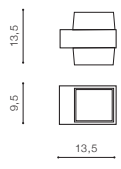

* - EXPLANATION SHORTCUT PAGE 2 (E)