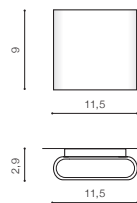

IP54

technical

specification

installation place

COLOUR / NEW INDEX NO.

- DARK GREY (DGR) **AZ2180**
- WHITE (WH) **AZ2179**
- BLACK (BK) **AZ4339**

CREMONA M

LED integrated