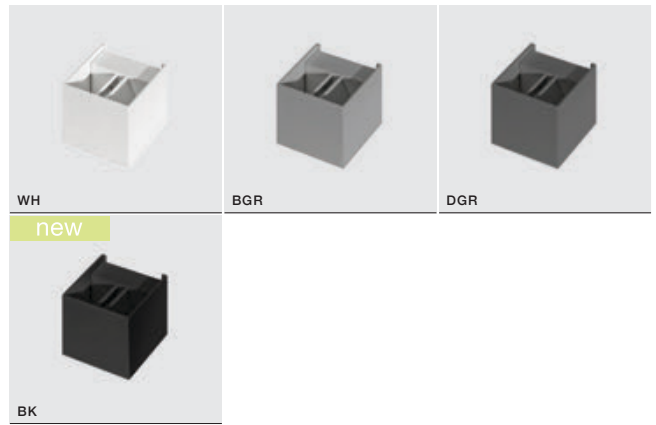

# GAMBINO IP54

100

Outdoor lamps

## GAMBINO 1 3000K / 4000K

LED integrated

voltage: 230V	LED 2x3W 500lm 3000K	<b>LED</b>
IP54	LED 2x3W 500lm 4000K	
technical specification	installation place	

### COLOUR / NEW INDEX NO.

- 3000K WHITE (WH) . . . . . **AZ0950**
- 3000K BRIGHT GREY (BGR) . . . . . **AZ0958**
- 3000K DARK GREY (DGR) . . . . . **AZ0957**
- 3000K BLACK (BK) . . . . . **AZ4148**
- 4000K BLACK (BK) . . . . . **AZ4470**
- 4000K DARK GREY (DGR) . . . . . **AZ4471**
- 4000K WHITE (WH) . . . . . **AZ4472**