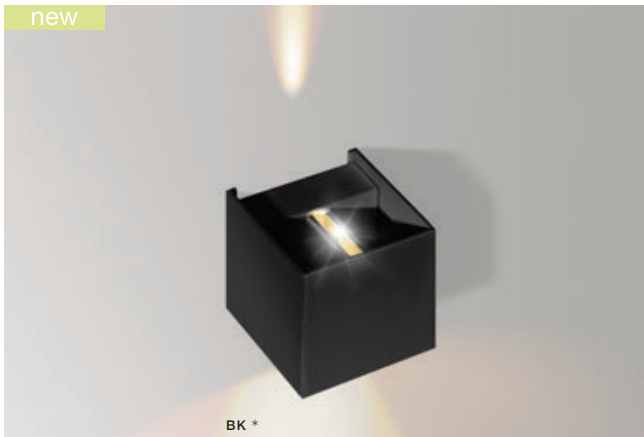

# GAMBINO IP54

100

Outdoor lamps

## GAMBINO 1 3000K / 4000K

LED integrated

voltage: 230V	LED 2x3W 500lm 3000K	<b>LED</b>
IP54	LED 2x3W 500lm 4000K	
technical specification	installation place	

### COLOUR / NEW INDEX NO.

- 3000K WHITE (WH) . . . . . **AZ0950**
- 3000K BRIGHT GREY (BGR) . . . . . **AZ0958**
- 3000K DARK GREY (DGR) . . . . . **AZ0957**
- 3000K BLACK (BK) . . . . . **AZ4148**
- 4000K BLACK (BK) . . . . . **AZ4470**
- 4000K DARK GREY (DGR) . . . . . **AZ4471**
- 4000K WHITE (WH) . . . . . **AZ4472**

### FOUR ADJUSTABLE LIGHT ANGLE

TILT 90°