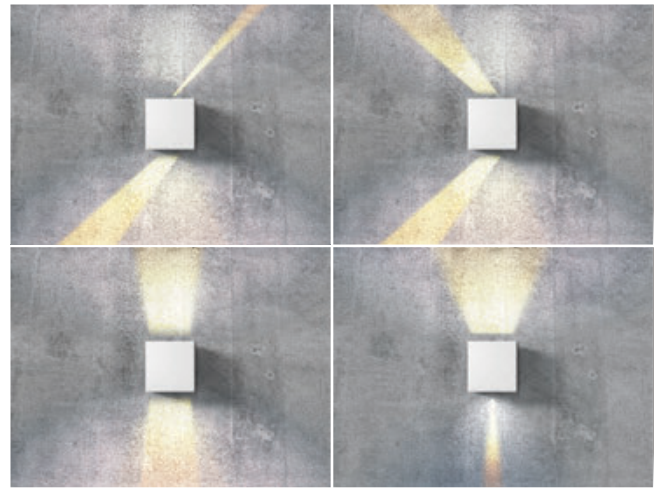

## GAMBINO 1 3000K / 4000K

LED integrated

voltage: 230V	LED 2x3W 500lm 3000K	<b>LED</b>
IP54	LED 2x3W 500lm 4000K	
technical specification	installation place	

### COLOUR / NEW INDEX NO.

- 3000K WHITE (WH) . . . . . **AZ0950**
- 3000K BRIGHT GREY (BGR) . . . . . **AZ0958**
- 3000K DARK GREY (DGR) . . . . . **AZ0957**
- 3000K BLACK (BK) . . . . . **AZ4148**
- 4000K BLACK (BK) . . . . . **AZ4470**
- 4000K DARK GREY (DGR) . . . . . **AZ4471**
- 4000K WHITE (WH) . . . . . **AZ4472**

### FOUR ADJUSTABLE LIGHT ANGLE

TILT 90°