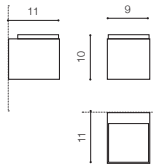

installation place

specification

COLOUR / NEW INDEX NO.

■ DARK GREY (DGR) . . . . . **AZ4341**

**ARBAX 2**

LED integrated

voltage: 230V

LED 12W 1000lm 3000K