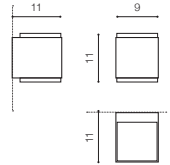

IP54

technical

installation place

specification

COLOUR / NEW INDEX NO.

■ DARK GREY (DGR) . . . . . **AZ4342**

\* - EXPLANATION SHORTCUT PAGE 2 (E)