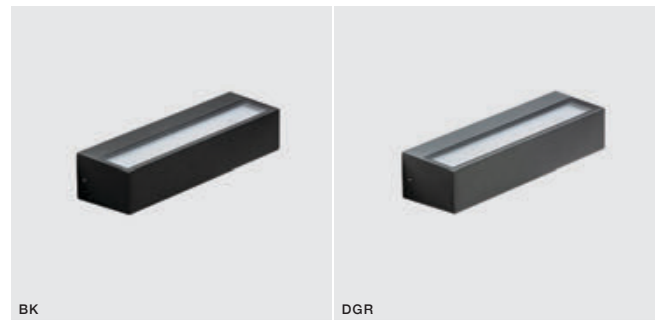

COSEL IP54

Outdoor lamps

COSEL

LED integrated

voltage: 230V

LED 2x8W 1300lm 3000K

IP54

technical specification

installation place

COLOUR / NEW INDEX NO.

- BLACK (BK) **AZ4353**
- DARK GREY (DGR) **AZ4354**

22,3