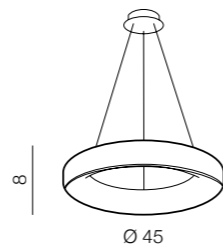

2 GREY

3 BLACK

Sovana Top 45 SMART **LED**

- 1 AZ3439 (white)
- 2 AZ3441 (grey)
- 3 AZ3440 (black)

SMART LED 40W 2300-6500K 2200lm dimmable aluminium/acryl

Sovana Pendant 45 SMART **LED**

- 1 AZ3442 (white)
- 2 AZ3444 (grey)
- 3 AZ3443 (black)