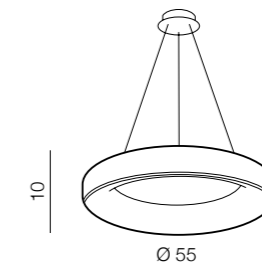

Sovana Pendant 55 SMART **LED**

- 1 AZ3551 (white)
- 2 AZ3553 (grey)
- 3 AZ3552 (black)

SMART LED 50W 2300-6500K 2750lm dimmable aluminium/acryl

Available SMART functions:

- 🔌 - switch ON/OFF
- 📅 - calendary
- ☀️ - dimmable
- 🌡️ - CCT (2300=6500K)
- 🖼️ - sceneries
- 🗣️ - ready to voice control

Available SMART functions:

- 🔌 - switch ON/OFF
- 📅 - calendary
- ☀️ - dimmable
- 🌡️ - CCT (2300=6500K)
- 🖼️ - sceneries
- 🗣️ - ready to voice control