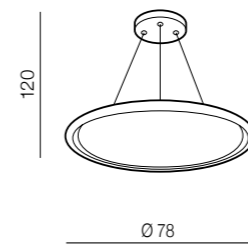

Available SMART functions:

- 🔌 - switch ON/OFF
- 📅 - calendar
- ☀️ - dimmable
- 🌡️ - CCT (2300+6500K)
- 🖼️ - sceneries
- 🗣️ - ready to voice control

1 BLACK

2 WHITE

Cream 40 top LED

- 1 AZ3533 (black)
- 2 AZ3534 (white)