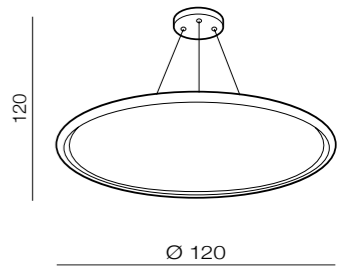

Available SMART functions:

- 🔌 - switch ON/OFF
- 📅 - calendar
- ☀️ - dimmable
- 🌡️ - CCT (2300+6500K)
- 🖼️ - sceneries
- 🗣️ - ready to voice control

1 BLACK

2 WHITE

Cream 40 top LED

- 1 AZ3533 (black)
- 2 AZ3534 (white)