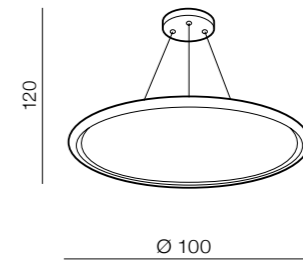

Available SMART functions:

- 🔌 - switch ON/OFF
- 📅 - calendar
- ☀️ - dimmable
- 🌡️ - CCT (2300+6500K)
- 🖼️ - sceneries
- 🗣️ - ready to voice control

1 BLACK

2 WHITE

Cream 40 top LED

- 1 AZ3533 (black)
- 2 AZ3534 (white)