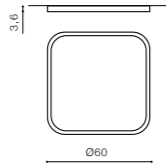

THIN SMART

LED Panels

THIN SQUARE

bulb integrated

product code – look AZ	SMART LED 50W CCT 2700-6500K	LED
aluminium/acrylic	4000lm DIMMABLE	
IP20	installation place	
group energy label		

COLOUR / NEW INDEX NO.

- ☐ WHITE (WH) **AZ3429**
- ☒ BLACK (BK) **AZ3430**

Available SMART functions:

- switch ON/OFF
- calendary
- dimmable
- sceneries
- voice control

THIN ROUND

bulb integrated

product code – look AZ	SMART LED 50W CCT 2700-6500K	LED
aluminium/acrylic	4000lm DIMMABLE	
IP20	installation place	
group energy label		

COLOUR / NEW INDEX NO.

- ☐ WHITE (WH) **AZ3431**
- ☒ BLACK (BK) **AZ3432**

THIN SMART

LED Panels

* - EXPLANATION SHORTCUT PAGE 2 (E)