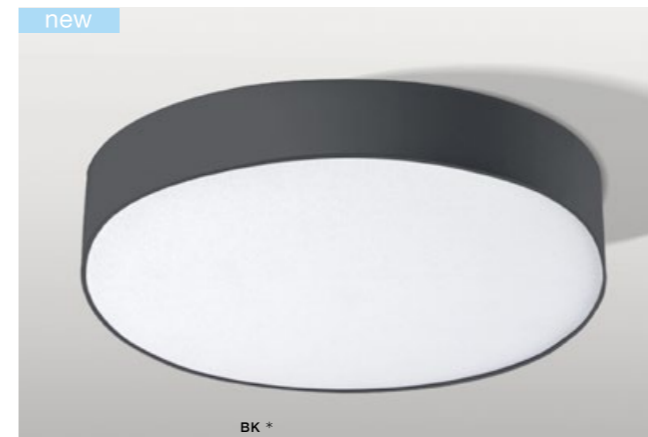

MONZA II R SMART

LED Panels

MONZA II R SMART 60 3000K/ 4000K
LED integrated

product code – look AZ	LED 72W 6120lm DIMM 3000K	
acrylic/aluminium	LED 72W 6120lm DIMM 4000K	
IP20	installation place	
group energy label		

COLOUR / NEW INDEX NO.

- ☐ 3000K WHITE (WH) **AZ3250**
- ☒ 3000K BLACK (BK) **AZ3249**
- ☐ 4000K WHITE (WH) **AZ3251**
- ☒ 4000K BLACK (BK) **AZ3252**