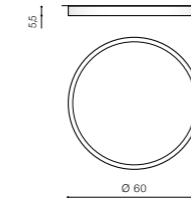

MONZA II R SMART

LED Panels

product code – look AZ	LED 18W 1530lm DIMM 3000K	
acrylic/aluminium	LED 18W 1530lm DIMM 4000K	
IP20	installation place	
group energy label		

COLOUR / NEW INDEX NO.

- ☐ 3000K WHITE (WH) **AZ3230**
- ☒ 3000K BLACK (BK) **AZ3229**
- ☐ 4000K WHITE (WH) **AZ3231**
- ☒ 4000K BLACK (BK) **AZ3232**

product code – look AZ	LED 36W 3060lm DIMM 3000K	
acrylic/aluminium	LED 36W 3060lm DIMM 4000K	
IP20	installation place	
group energy label		

COLOUR / NEW INDEX NO.

- ☐ 3000K WHITE (WH) **AZ3238**
- ☒ 3000K BLACK (BK) **AZ3237**
- ☐ 4000K WHITE (WH) **AZ3240**
- ☒ 4000K BLACK (BK) **AZ3239**

product code – look AZ	LED 48W 4080lm DIMM 3000K	
acrylic/aluminium	LED 48W 4080lm DIMM 4000K	
IP20	installation place	
group energy label		

COLOUR / NEW INDEX NO.

- ☐ 3000K WHITE (WH) **AZ3242**
- ☒ 3000K BLACK (BK) **AZ3241**
- ☐ 4000K WHITE (WH) **AZ3244**
- ☒ 4000K BLACK (BK) **AZ3243**

product code – look AZ	LED 56W 4760lm DIMM 3000K	
acrylic/aluminium	LED 56W 4760lm DIMM 4000K	
IP20	installation place	
group energy label		

COLOUR / NEW INDEX NO.

- ☐ 3000K WHITE (WH) **AZ3246**
- ☒ 3000K BLACK (BK) **AZ3245**
- ☐ 4000K WHITE (WH) **AZ3248**
- ☒ 4000K BLACK (BK) **AZ3247**

* - EXPLANATION SHORTCUT PAGE 2 (E)

MONZA II R SMART

LED Panels

product code – look AZ	LED 72W 6120lm DIMM 3000K	
acrylic/aluminium	LED 72W 6120lm DIMM 4000K	
IP20	installation place	
group energy label		

COLOUR / NEW INDEX NO.

- ☐ 3000K WHITE (WH) **AZ3250**
- ☒ 3000K BLACK (BK) **AZ3249**
- ☐ 4000K WHITE (WH) **AZ3251**
- ☒ 4000K BLACK (BK) **AZ3252**

MONZA PENDANT ACCESSORIES

COLOUR / NEW INDEX NO.

- ☐ WHITE (WH) **AZ3453**
- ☒ BLACK (BK) **AZ3454**

Available SMART functions:

- switch ON/OFF
- calendary
- dimmable
- sceneries
- voice control