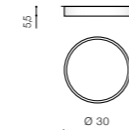

MONZA II R SMART 40 3000K/ 4000K
LED integrated

product code – look AZ	LED 48W 4080lm DIMM 3000K	
acrylic/aluminium	LED 48W 4080lm DIMM 4000K	
IP20	installation place	
group energy label		

COLOUR / NEW INDEX NO.

- ☐ 3000K WHITE (WH) **AZ3242**
- ☒ 3000K BLACK (BK) **AZ3241**
- ☐ 4000K WHITE (WH) **AZ3244**
- ☒ 4000K BLACK (BK) **AZ3243**