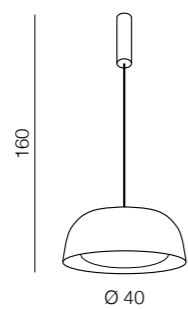

LED

AZ3145
(black/copper)
RGB LED 24W 1968lm
2700-6500K dimmable
aluminium /acrylic

LED

Lenox Pendant 40 SMART

AZ3147
(black/copper)
RGB LED 24W 1968lm
2700-6500K dimmable
aluminium/acrylic

LED

AZ3146
(black/copper)
LED 40W 3280lm 3000K
aluminium/acrylic