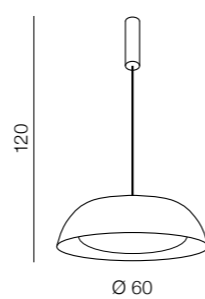

LED

Lenox Pendant 60

AZ3148
(black/copper)
LED 40W 3280lm 3000K
aluminium/acrylic