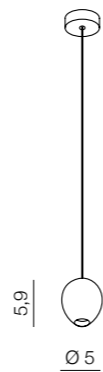

Ovum

Ariana

11 new

Ovum 1 Pendant Downlight LED

AZ3096
(black)
LED 4,5W 220lm 3000K
aluminium

Ovum 1 Pendant LED

AZ3095
(black)
LED 4,5W 220lm 3000K
aluminium

Ariana

1 **AZ0002** (black)
new 2 **AZ3071** (white)
E27 1x 60W only LED
metal/fabric

new 10