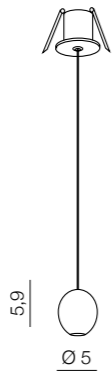

Ovum

Ariana

11 new

Ovum 1 Pendant Downlight LED

AZ3096
(black)
LED 4,5W 220lm 3000K
aluminium

Ovum 1 Pendant LED

AZ3095
(black)
LED 4,5W 220lm 3000K
aluminium

Ariana

1 **AZ0002** (black)
new 2 **AZ3071** (white)
E27 1x 60W only LED
metal/fabric

new 10